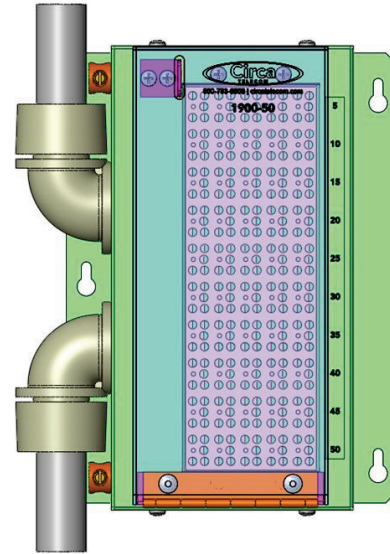

Building Entrance Terminals

INDOOR - CABLE STUB TERMINATION SERIES - BET

1900-50

50 PAIR - INDOOR BET - 25' CABLE STUB/25' CABLE STUB - COVER

Product Specifications

UL 497 Primary Protector for Communication Circuits

NAFTA Country of Origin: CANADA - All Loaded and Unloaded Models are "Buy America Act" Approved.

- 16AWG Powder Coated Steel Construction
- 26 AWG Input Cable Stub Serves as Fuse Link
- External Ground Connectors Accept 6 - 14 AWG Wire
- Industry Standard 5 Pin Design
- Exceeds UL497 Primary Protection Standards
- Equipped with Heavy Duty Strain Relief and Encapsulated Cable Connector
- Custom Cable Lengths Available in 25' Increments

1900-50

Ordering Information

Model Number	Stock Code	Pair Count	Input	Output	Dimensions (H" x W" x D")	Weight (lbs)
1900-50	411011C25A25	50	Cable	Cable	9.51 x 7.67 x 4.63	12.5

Loaded Building Entrance Terminals

Model Number	Stock Code	Module Type	Module	Clamping Voltage
1900-50GT1	411011C25A25GT1	5 Pin Heavy Duty Gas Tube	3B1E	350v
1900-50GT2	411011C25A25GT2	5 Pin Gas Tube with Current Limiter (PTC)	4B1E	350v
1900-50SS1	411011C25A25SS1	5 Pin Solid State	3B1S-300	300v
1900-50SS2	411011C25A25SS2	5 Pin Solid State with Current Limiter (PTC)	4B1S-300	300v
1900-50SS3	411011C25A25SS3	5 Pin Solid State	3B1FS-240	240v
1900-50SS4	411011C25A25SS4	5 Pin Solid State with Current Limiter (PTC)	4B1FS-240	240v
1900-50SS5	411011C25A25SS5	5 Pin Solid State with Current Limiter (PTC)	4B3S-75	75v
1900-50SS6	411011C25A25SS6	5 Pin Solid State	3B3S-30	30v