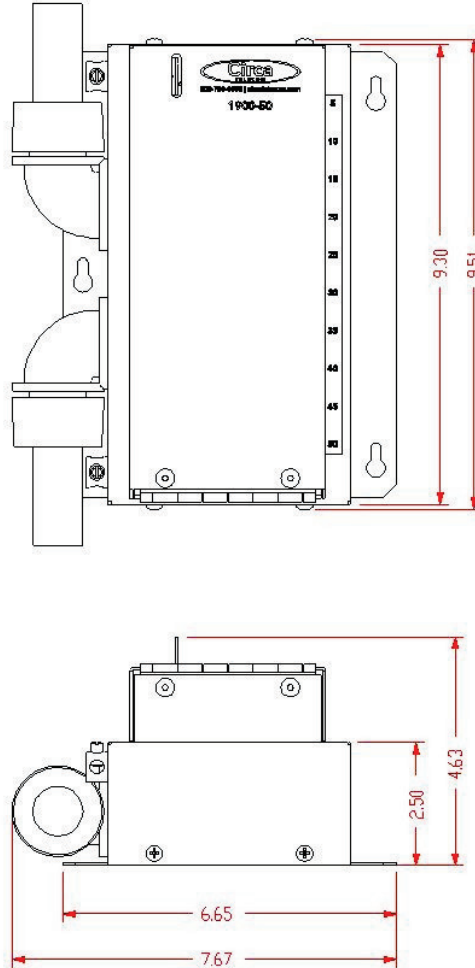

1900-50

Ordering Information

Model Number	Stock Code	Pair Count	Input	Output	Dimensions (H" x W" x D")	Weight (lbs)
1900-50	411011C25A25	50	Cable	Cable	9.51 x 7.67 x 4.63	12.5

Loaded Building Entrance Terminals

Cable Type: 26AWG 25' Shielded CMR Input 0.53 dia o.d. - 24AWG 25' Shielded CMR Input 0.56 dia o.d.

Circa Telecom, Inc © 2011 - Version 1.02

Building Entrance Terminals

INDOOR - CABLE STUB TERMINATION SERIES - BET

1900-50

50 PAIR - INDOOR BET - 25' CABLE STUB/25' CABLE STUB - COVER

Physical Dimensions

UL 497 Primary Protector for Communication Circuits

9.51 x 7.67 x 4.63
(H" x W" x D")

Notes

Cable Type: 26AWG 25' Shielded CMR Input 0.53 dia o.d. - 24AWG 25' Shielded CMR Input 0.56 dia o.d.

Indoor Wall Mount

Custom cable lengths available in 25' increments

Previous Model Numbers: 2050-50

Circa Telecom, Inc © 2011 - Version 1.02