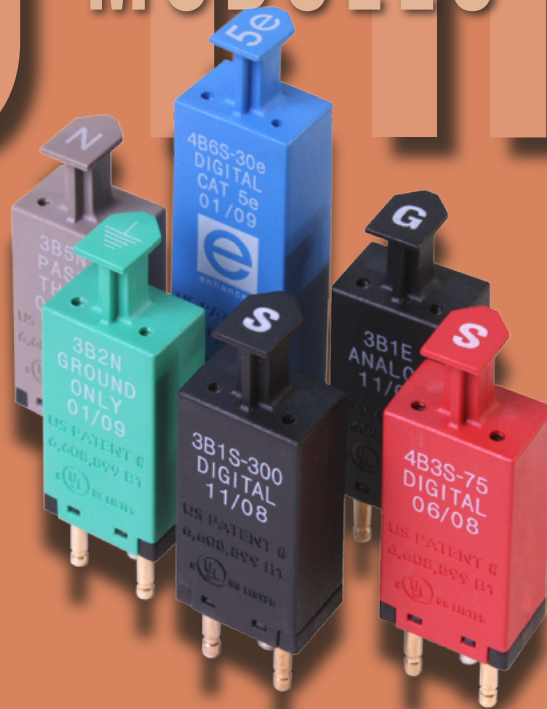

SURGE PROTECTION TECHNOLOGY

Protect today's sensitive equipment with the right 5-pin module.

5-PIN MODULES

SURGE PROTECTION TECHNOLOGY

Beat the surge with quick-response digital solid-state modules.

ENHANCED DIGITAL MODULES

MODEL	VOLTS	PTC	USES
4B6S-300e	300	Yes	High-bandwidth over long distances.
4B6FS-240e	240	Yes	T1, xDSL and analog line protection.
4B6S-75e	75	Yes	Perfect for digital lines, VOIP and network protection up to 1Gbps.
4B6S-30e	30	Yes	For your lowest voltage applications.

DIGITAL [SOLID STATE] MODULES

3B1S-300	300	No	Use with field-tested, rugged equipment.
4B1S-300	300	Yes	Same as 3B1S with positive temperature coefficient self-resetting current limiter.
3B1FS-240	240	No	All digital equipment will operate behind this module.
4B1FS-240	240	Yes	Same as 3B1FS with positive temperature coefficient self-resetting current limiter.
4B3S-75(Red)	75	Yes	Most digital equipment will operate behind this module.
3B3S-30(Red)	30	No	For data and security equipment with low surge sensitivity.

Circa offers a self-resetting PTC (positive temperature coefficient) device for sneak current protection on the 4-series modules. Call for more information on Circa's RDUP/RUS technically-accepted units.